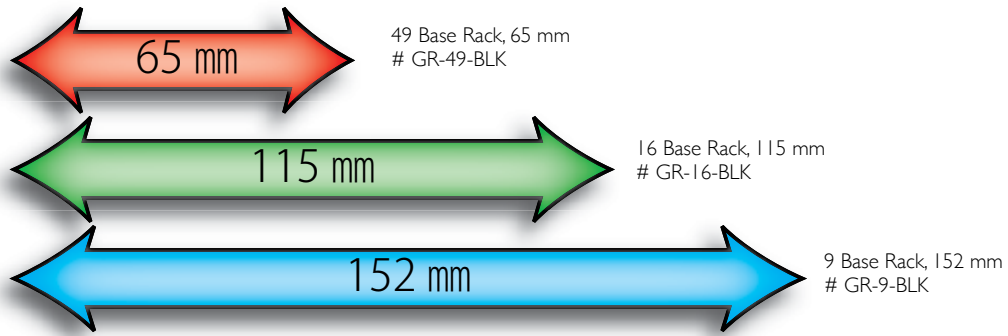

Cutlery Base Rack
50 x 50 x 10,3 cm
GR-C-BLK

Glass Rack Color Clip
GR-CLP-BLU
GR-CLP-YEL
GR-CLP-RED
GR-CLP-GRN

Open Tray or Plate Rack
50 x 50 x 10,3 cm
GR-64P-BLK

Rack Dolly
with stainless steel handle
GR-ST