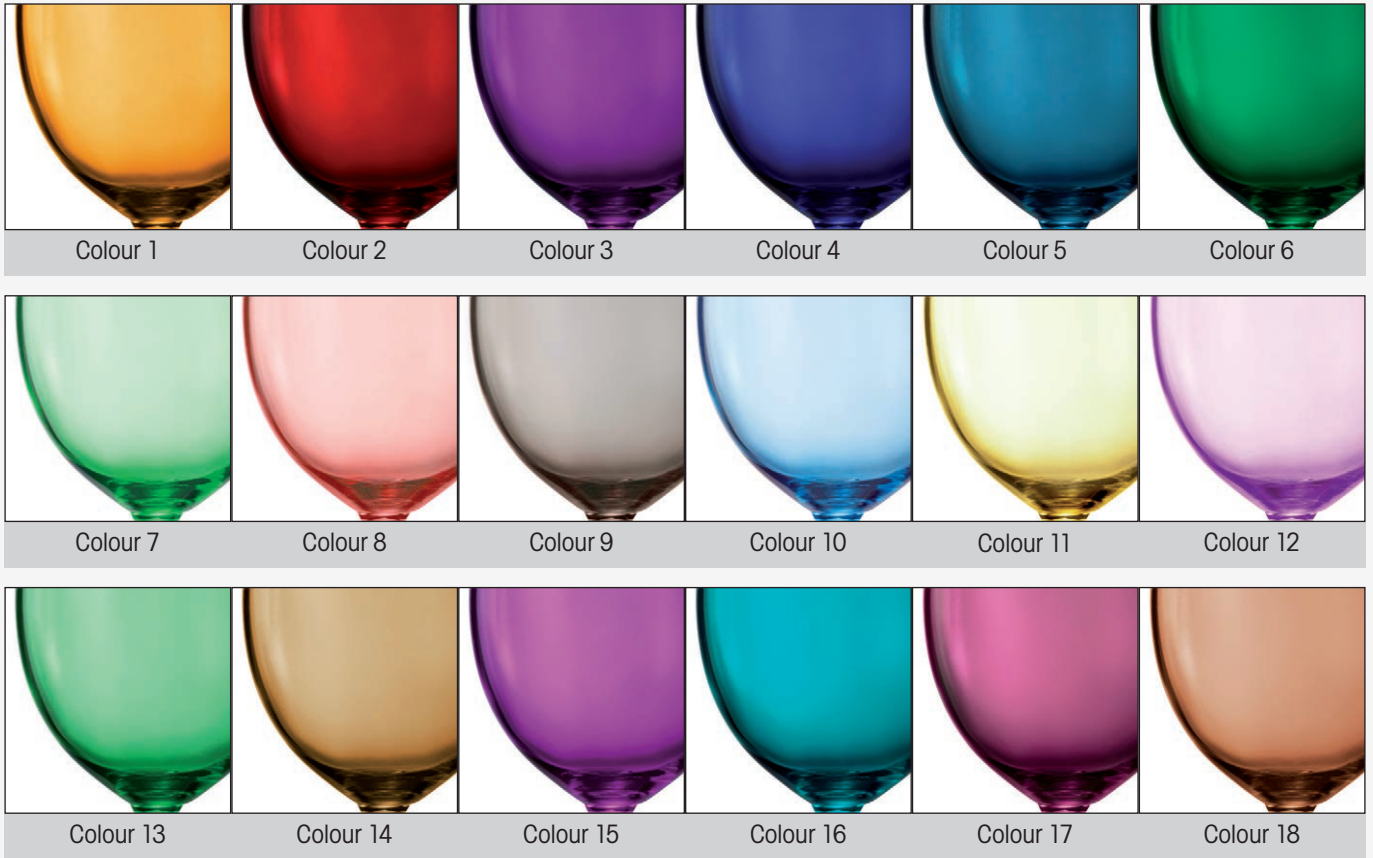

FLUTE 180 ml
140 g
74 x 74 x 270 mm

WHITE WINE 140 ml
117 g
78 x 78 x 217 mm

RED WINE 200 ml
145 g
88 x 88 x 247 mm

RED WINE 240 ml
170 g
91 x 91 x 260 mm

SUZANNE

Coloured glass and decoration available.
More options you can see on www.crystalite.org.

LIQUEUR
60 ml
59 x 59 x 131 mm

SHERRY
110 ml
70 x 70 x 174 mm

WHITE WINE
200 ml
85 x 85 x 201 mm

RED WINE
260 ml
93 x 93 x 212 mm

FLUTE
180 ml
70 x 70 x 235 mm

Coloured glass and decoration available.
More options you can see on www.crystalite.org.

COLOURS

New system of sprayed colours for BARWARE, GIFTWARE, CANDLESTICKS and STEMWARE.

Any colour available. More options you can see on www.crystalite.org.

The colours are indicative only.

DIAMOND BOWL 28 cm