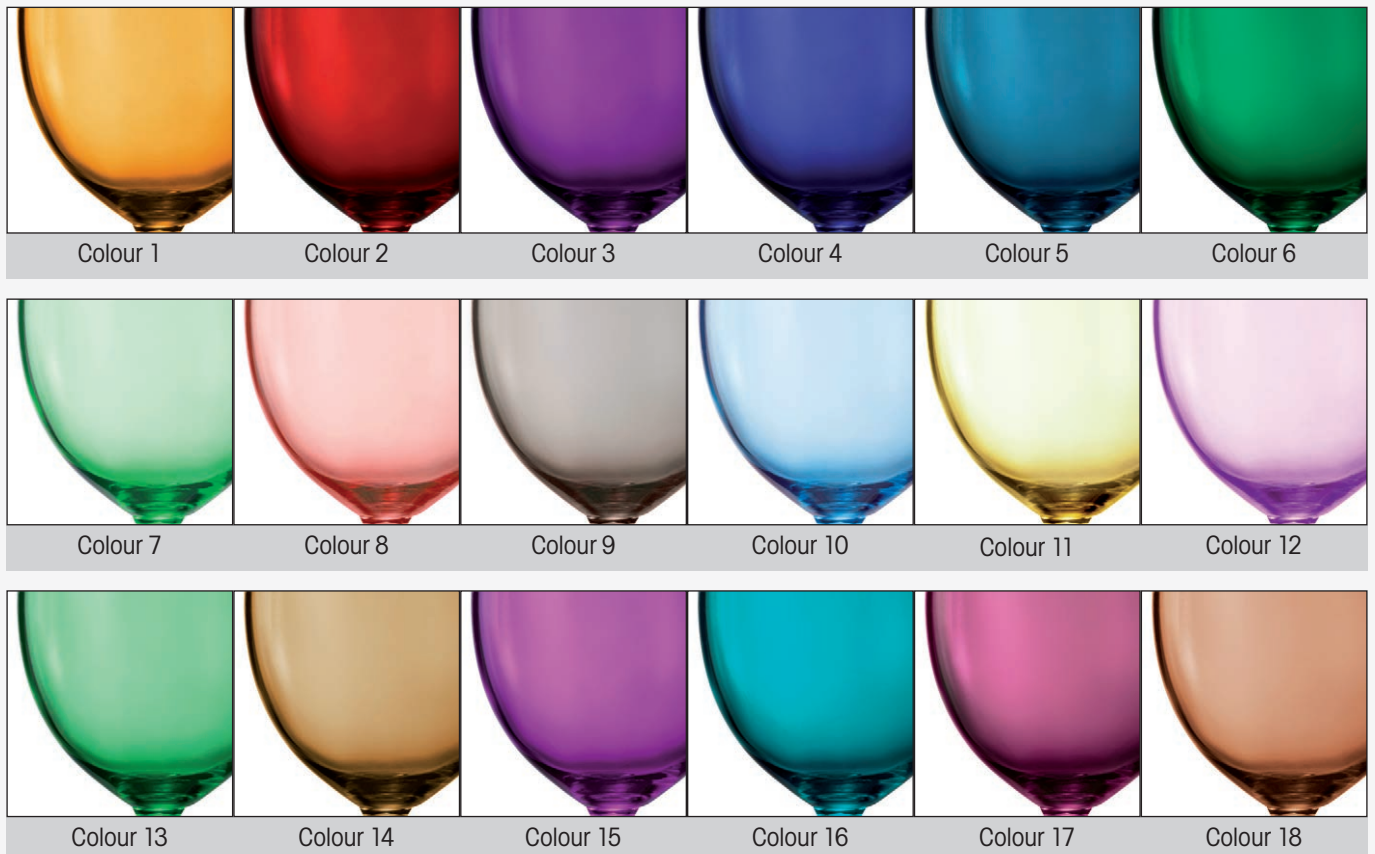

We would kindly like to point out at our "Order form" which we have developed for you. It is easy and effective tool for ordering our products from our catalogue.

You can only fill up the intended quantities you want to order and our form will automatically calculate all the necessary figures for you e.g. total amount of your order, quantities, volume and weight.

In the form you may also see the percentage of filling up of the container size and many other important data. You can see the actual stock status of each articles and you may also find the nearest production date of the item planned in calendar weeks marked by "X" sign. (if the "X" mark is red coloured it signifies the capacity is not available anymore).

We believe you will find this form useful because it may save a lot of time and communication having all the packaging data right away.

It will also help us to speed up the issuing of order confirmations, proforma invoices etc.

As a small bonus we are offering 0.5% additional discount for placing the orders by using this form.

COLOURS

New system of sprayed colours for BARWARE, GIFTWARE, CANDLESTICKS and STEMWARE.

Any colour available. More options you can see on www.crystalite.org.

The colours are indicative only.