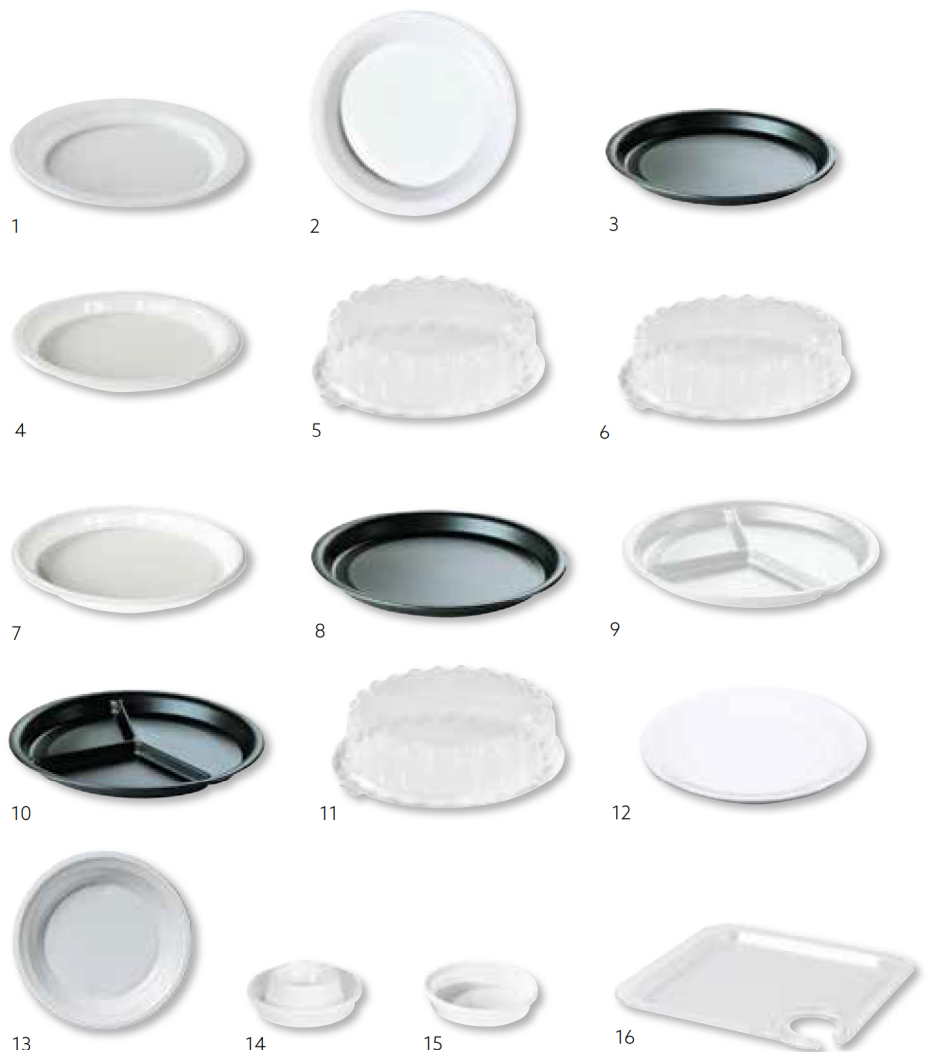

No.	Article	Description	Colour	Material	Size Ø (mm)	Qty/ Cart.
1	102948	Dinner Plate with flowers on Rim	White	PS	220	14x50
2	92341	Dinner Plate Deep	White	PS	180	12x50
3	141611	Dinner Plate	Black	PS	220	10x50
4	92321	Dinner Plate	White	PS	220	10x50
5	162559	Lid for Dinner Plate, Ø22cm, 6cm High	Transparent	APET	-	2x50
6	162560	Lid for Dinner Plate, Ø22cm, 4cm High	Transparent	APET	-	2x50
7	92360	Dinner Plate	White	PS	260	2x50
8	141609	Dinner Plate	Black	PS	260	2x50
9	92361	Dinner Plate 3 Comp.	White	PS	260	2x50
10	141610	Dinner Plate 3 Comp.	Black	PS	260	2x50
11	162561	Lid for Dinner Plate, Ø26cm, 5cm High	Transparent	APET	-	2x50
12	163489	Dinner Plate Extra Strong	White	PS	230	6x20
13	152116	Dessert Plate	White	PS	180	10x50
14	461900	Egg Cup	White	PS	100	23x100
15	408500	Demo Plate	White	PS	80	23x150
16	170790	Cocktail Plate Extra Strong with Hole	Transparent	PS	200x200	1x10

BAGASSE PLATES

- Compostable
- Made from natural by-products
- Full range offer in white and brown bagasse

Material Bagasse: max +100°C (microwarmable)

No.	Article	Description	Colour	Vol (ml)	Size Ø (mm)	Qty/ Cart.
1	161204	Dinner Plate	White	-	260	8x50
2	New 172499	Dinner Plate 3 Comp.	White	-	260	10x50
3	New 172504	Dinner Plate Oval	White	-	260	2x125
4	New 172498	Dinner Plate 2 Comp.	White	-	220	10x50
5	161205	Dinner Plate	White	-	220	8x50
6	161207	Dessert Plate	White	-	170	10x50
7	164768	Dessert Plate	White	-	150	8x125
8	New 172505	Soup Plate	White	450	180	20x50
9	161206	Soup Plate	White	300	160	10x50
10	New 174778	Square Plate	White	-	160x160	12x50
11	New 174779	Square Plate	White	-	200x200	6x50
12	New 174780	Square Plate	White	-	260x260	6x50
13	157179	Dinner Plate Oval	Brown	-	220	10x50
14	157180	Dinner Plate	Brown	-	220	9x50
15	157181	Soup Plate	Brown	350	160	10x50
16	157182	Dinner Plate	Brown	-	180	8x50
17	157183	Dinner Plate	Brown	-	260	10x50